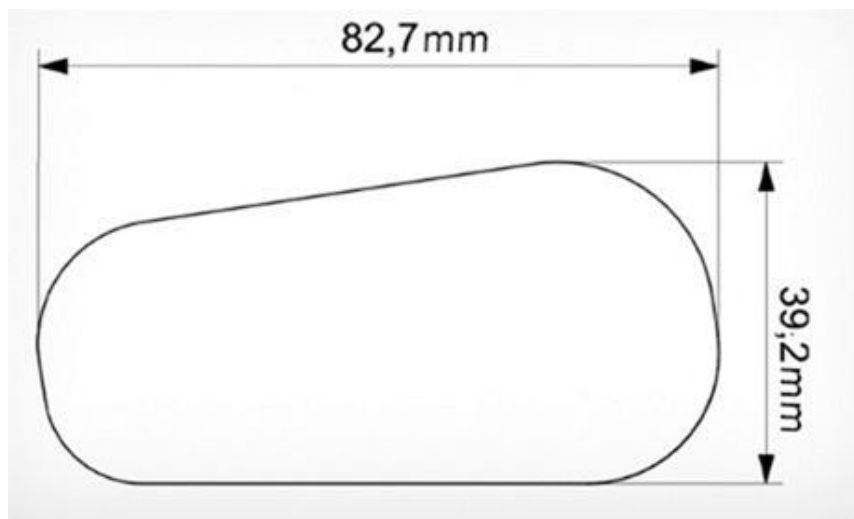

Side stand extenders R1200GS LC, R1250GS and Adventure versions

It is complicated for these bikes – three options. Please compare and then you will know which one to order.

WUN-27380-100:

WUN-27380-700:

WUN-43920-002: