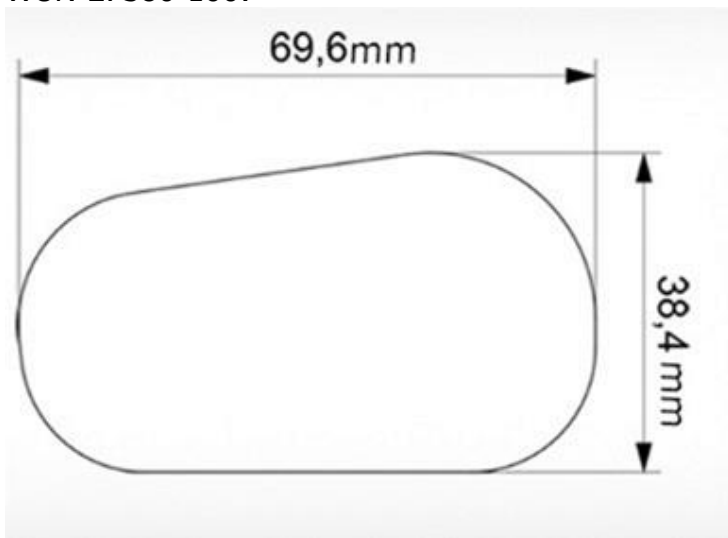

Side stand extenders R1200GS LC, R1250GS and Adventure versions

It is complicated for these bikes – three options. Please compare and then you will know which one to order.

WUN-27380-100:

WUN-27380-700:

WUN-43920-002: